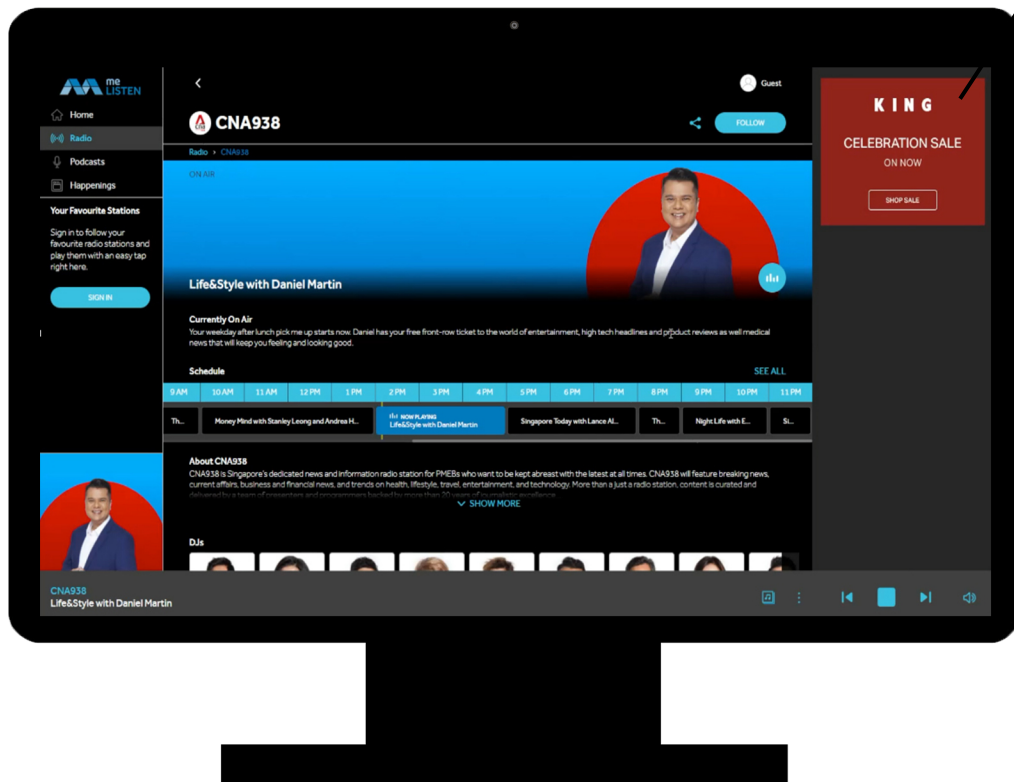

AD PREVIEW

COMPANION BANNER

DESKTOP

MOBILEWEB